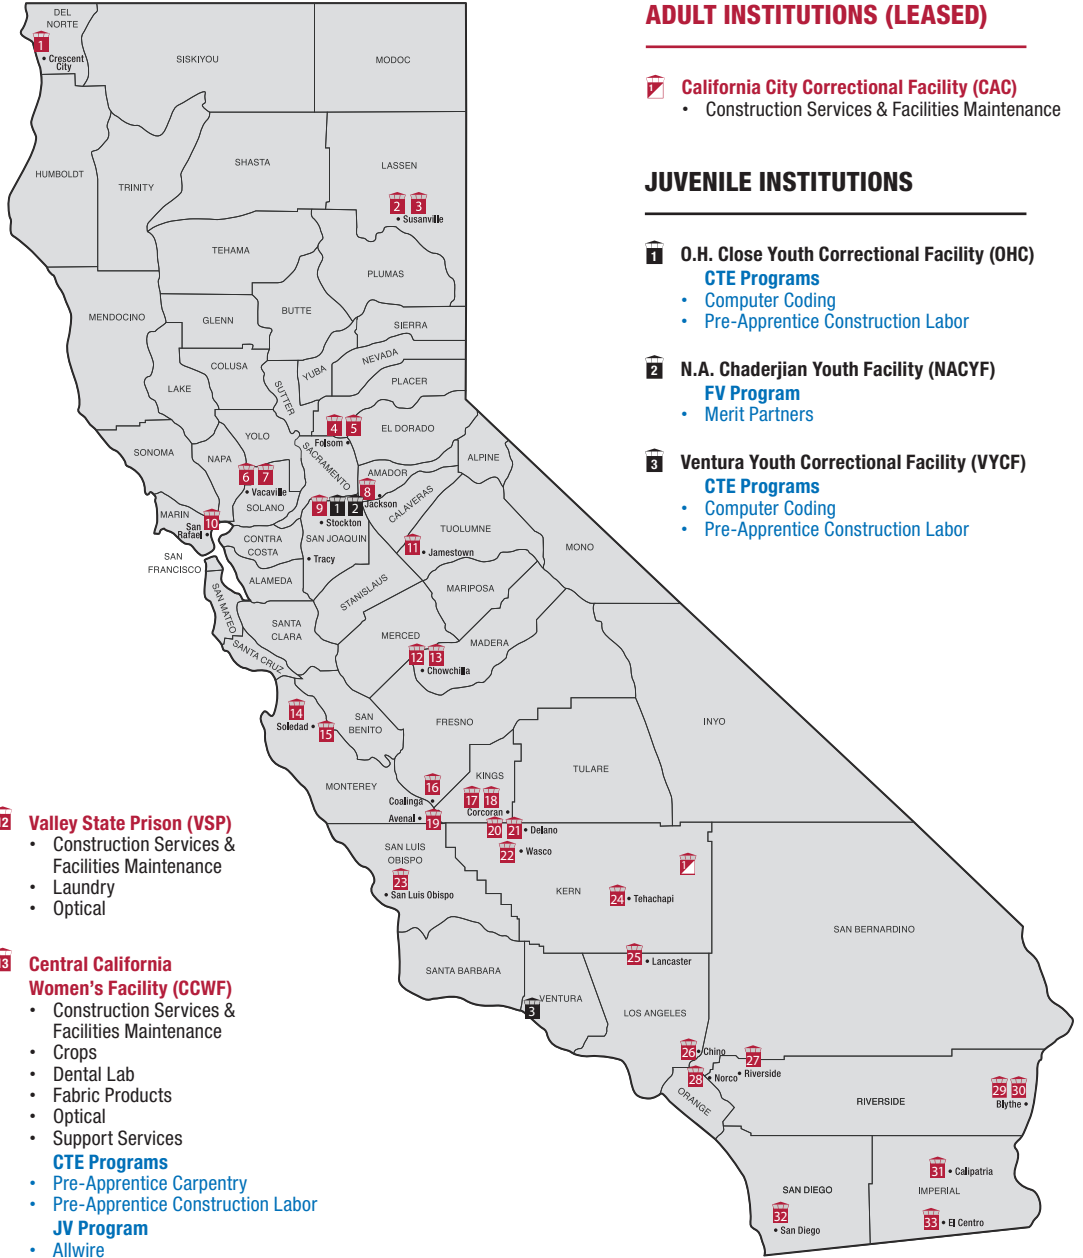

Folsom Women's Facility (FWF)

- Construction Services & Facilities Maintenance
- **CTE Programs**
- Computer-Aided Design
- Computer Coding
- Culinary Arts Management
- Pre-Apprentice Carpentry
- Pre-Apprentice Construction Labor

5 CSP Sacramento (SAC)

- Construction Services & Facilities Maintenance
- Laundry

6 California Medical Facility (CMF)

- Construction Services & Facilities Maintenance

7 CSP Solano (SOL)

- Bindery
- Construction Services & Facilities Maintenance
- Laundry
- Metal Products
- Optical
- Support Services
- **JV Program**
- Customer Model Laundry

8 Mule Creek State Prison (MCSP)

- Coffee Roasting
- Construction Services & Facilities Maintenance
- Fabric Products
- Food & Beverage Packaging
- Laundry
- Meat Cutting
- Support Services

9 California Health Care Facility (CHCF)

- Construction Services & Facilities Maintenance

10 CSP San Quentin (SQ)

- Construction Services & Facilities Maintenance
- Furniture
- Mattress
- Support Services
- **CTE Programs**
- Computer Coding
- Pre-Apprentice Construction Labor
- **JV Programs**
- Big Dawg Manufacturing
- TLM Works

11 Sierra Conservation Center (SCC)

- Construction Services & Facilities Maintenance
- Fabric Products

12 Valley State Prison (VSP)

- Construction Services & Facilities Maintenance
- Laundry
- Optical

13 Central California Women's Facility (CCWF)

- Construction Services & Facilities Maintenance
- Crops
- Dental Lab
- Fabric Products
- Optical
- Support Services
- **CTE Programs**
- Pre-Apprentice Carpentry
- Pre-Apprentice Construction Labor
- **JV Program**
- Allwire

14 Correctional Training Facility (CTF)

- Construction Services & Facilities Maintenance
- Fabric Products
- Furniture
- Support Services

15 Salinas Valley State Prison (SVSP)

- Construction Services & Facilities Maintenance

16 Pleasant Valley State Prison (PVSP)

- Construction Services & Facilities Maintenance

17 CSP Corcoran (COR)

- Construction Services & Facilities Maintenance
- Crops
- Dairy
- Food & Beverage Packaging
- Laundry
- Support Services

18 Substance Abuse Treatment Facility (SATF)

- Construction Services & Facilities Maintenance
- Food & Beverage Packaging

19 Avenal State Prison (ASP)

- Construction Services & Facilities Maintenance
- Egg Production
- Furniture
- General Fabrication
- Laundry
- Poultry
- Support Services

20 North Kern State Prison (NKSP)

- Construction Services & Facilities Maintenance

21 Kern Valley State Prison (KVSP)

- Construction Services & Facilities Maintenance
- Support Services

22 Wasco State Prison (WSP)

- Construction Services & Facilities Maintenance
- Laundry

23 California Men's Colony (CMC)

- Construction Services & Facilities Maintenance
- Fabric Products
- Knitting Mill
- Laundry
- Printing
- Shoes
- Support Services

24 California Correctional Institution (CCI)

- Construction Services & Facilities Maintenance
- Fabric Products
- Support Services

25 CSP Los Angeles County (LAC)

- Cleaning Products
- Construction Services & Facilities Maintenance
- Laundry
- Support Services

26 California Institution for Men (CIM)

- Construction Services & Facilities Maintenance
- Food & Beverage Packaging
- Laundry
- Support Services
- **CTE Programs**
- Commercial Diving
- Pre-Apprentice Construction Labor

ADULT INSTITUTIONS (LEASED)

- California City Correctional Facility (CAC)
  - Construction Services & Facilities Maintenance

JUVENILE INSTITUTIONS

1 O.H. Close Youth Correctional Facility (OHC)

- **CTE Programs**
- Computer Coding
- Pre-Apprentice Construction Labor

2 N.A. Chaderjian Youth Facility (NACYF)

- **FV Program**
- Merit Partners

3 Ventura Youth Correctional Facility (VYCF)

- **CTE Programs**
- Computer Coding
- Pre-Apprentice Construction Labor

27 California Rehabilitation Center (CRC)

- Construction Services & Facilities Maintenance

28 California Institution for Women (CIW)

- Construction Services & Facilities Maintenance
- Fabric Products
- **CTE Programs**
- Computer Coding
- Pre-Apprentice Carpentry
- Pre-Apprentice Construction Labor

29 Chuckawalla Valley State Prison (CVSP)