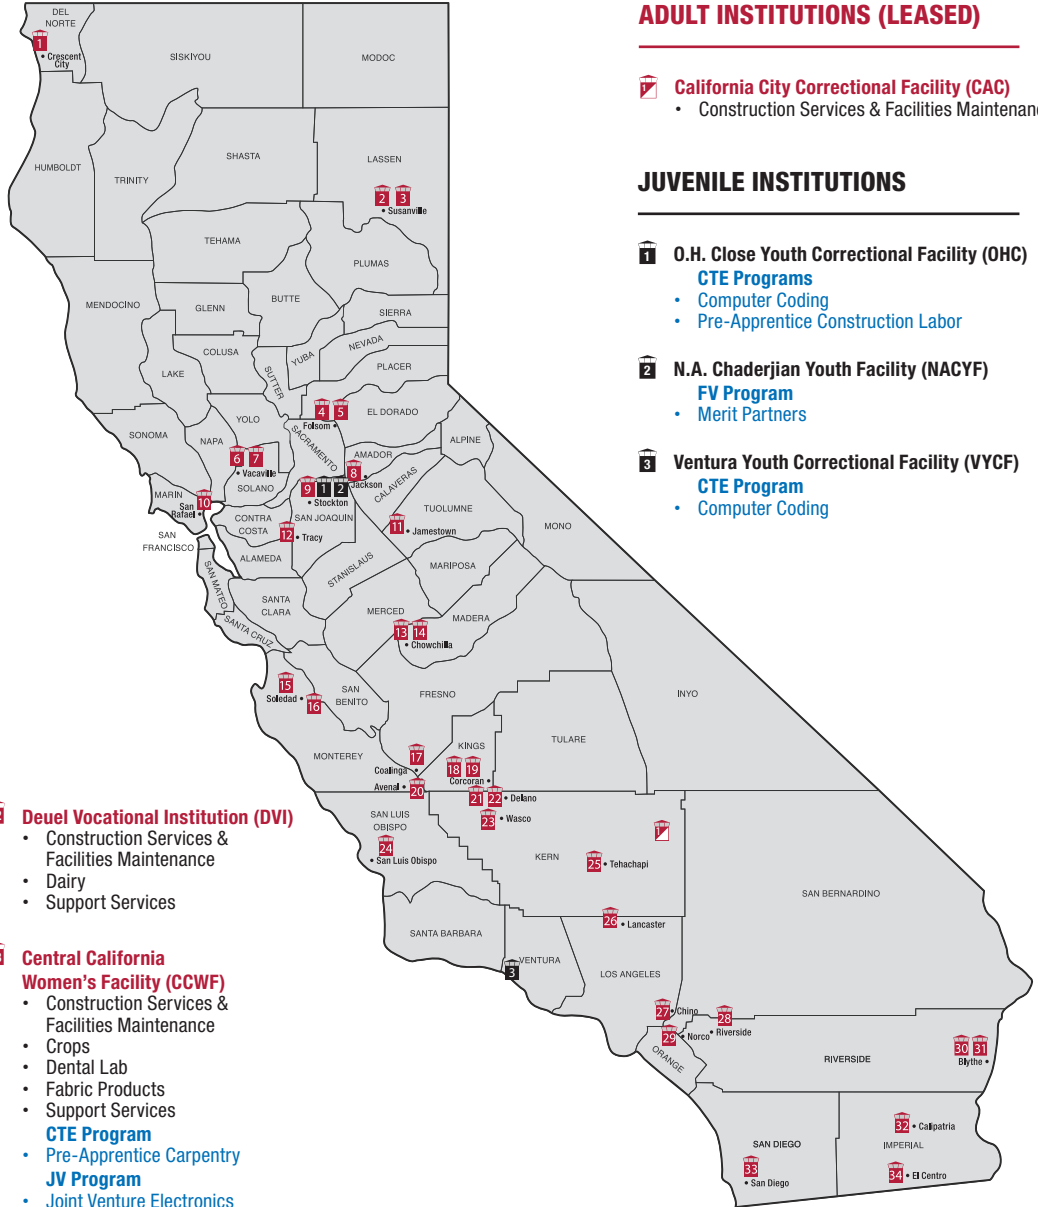

Folsom Women's Facility (FWF)

- Construction Services & Facilities Maintenance
- **CTE Programs**
- Computer-Aided Design
- Computer Coding
- Culinary Arts Management
- Facilities Maintenance
- Pre-Apprentice Carpentry
- Pre-Apprentice Construction Labor

5 CSP Sacramento (SAC)

- Construction Services & Facilities Maintenance
- Laundry

6 California Medical Facility (CMF)

- Construction Services & Facilities Maintenance

7 CSP Solano (SOL)

- Bindery
- Construction Services & Facilities Maintenance
- Laundry
- Metal Products
- Optical
- Support Services

8 Mule Creek State Prison (MCSP)

- Coffee Roasting
- Construction Services & Facilities Maintenance
- Fabric Products
- Food & Beverage Packaging
- Laundry
- Meat Cutting
- Support Services

9 California Health Care Facility (CHCF)

- Construction Services & Facilities Maintenance

10 CSP San Quentin (SQ)

- Construction Services & Facilities Maintenance
- Furniture
- Mattress
- Support Services
- **CTE Programs**
- Computer Coding
- Pre-Apprentice Construction Labor
- **JV Programs**
- Big Dawg Manufacturing
- TLM Works

11 Sierra Conservation Center (SCC)

- Construction Services & Facilities Maintenance
- Fabric Products

12 Deuel Vocational Institution (DVI)

- Construction Services & Facilities Maintenance
- Dairy
- Support Services

13 Central California Women's Facility (CCWF)

- Construction Services & Facilities Maintenance
- Crops
- Dental Lab
- Fabric Products
- Support Services
- **CTE Program**
- Pre-Apprentice Carpentry
- **JV Program**
- Joint Venture Electronics

14 Valley State Prison (VSP)

- Construction Services & Facilities Maintenance
- Laundry
- Optical

15 Correctional Training Facility (CTF)

- Construction Services & Facilities Maintenance
- Fabric Products
- Furniture
- Support Services

16 Salinas Valley State Prison (SVSP)

- Construction Services & Facilities Maintenance

17 Pleasant Valley State Prison (PVSP)

- Construction Services & Facilities Maintenance

18 CSP Corcoran (COR)

- Construction Services & Facilities Maintenance
- Dairy
- Food & Beverage Packaging
- Laundry
- Support Services

19 Substance Abuse Treatment Facility (SATF)

- Construction Services & Facilities Maintenance
- Food & Beverage Packaging

20 Avenal State Prison (ASP)

- Construction Services & Facilities Maintenance
- Egg Production
- Furniture
- General Fabrication
- Laundry
- Poultry
- Support Services

21 North Kern State Prison (NKSP)

- Construction Services & Facilities Maintenance

22 Kern Valley State Prison (KVSP)

- Construction Services & Facilities Maintenance
- Support Services

23 Wasco State Prison (WSP)

- Construction Services & Facilities Maintenance
- Laundry

24 California Men's Colony (CMC)

- Construction Services & Facilities Maintenance
- Fabric Products
- Knitting Mill
- Laundry
- Printing
- Shoes
- Support Services

25 California Correctional Institution (CCI)

- Construction Services & Facilities Maintenance
- Fabric Products
- Support Services

26 CSP Los Angeles County (LAC)

- Cleaning Products
- Construction Services & Facilities Maintenance
- Laundry
- Support Services

27 California Institution for Men (CIM)

- Construction Services & Facilities Maintenance
- Food & Beverage Packaging
- Laundry
- Support Services
- **CTE Programs**
- Commercial Diving
- Pre-Apprentice Construction Labor

ADULT INSTITUTIONS (LEASED)

- **California City Correctional Facility (CAC)**
- Construction Services & Facilities Maintenance

JUVENILE INSTITUTIONS

1 O.H. Close Youth Correctional Facility (OHC)

- **CTE Programs**
- Computer Coding
- Pre-Apprentice Construction Labor

2 N.A. Chaderjian Youth Facility (NACYF)

- **FV Program**
- Merit Partners

3 Ventura Youth Correctional Facility (VYCF)

- **CTE Program**
- Computer Coding

28 California Rehabilitation Center (CRC)

- Construction Services & Facilities Maintenance

29 California Institution for Women (CIW)

- Construction Services & Facilities Maintenance
- Fabric Products
- **CTE Programs**
- Computer Coding
- Pre-Apprentice Carpentry
- Pre-Apprentice Construction Labor